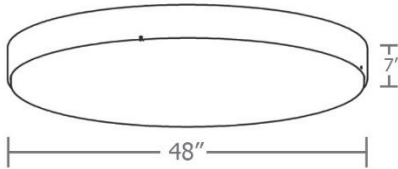

ceiling mount
wāf.r™ 5-slider

your lighting rep has recommended
the **ceiling mount wāf.r™** for
your project
Let's take a quick look:

sizes and lumens

C5518

C5526

C5538

C5548

- C5518 (18") / 1300 – 4100 lm
- C5526 (26") / 2600 – 9700 lm
- C5538 (38") / 5150 – 19400 lm
- C5548 (48") / 7700 – 29100 lm

Statistics						
Description	Symbol	Avg	Min	Max/Min	Avg/Min	Max
ceiling waf.r		49.6 fc	30.9 fc	2.8:1	1.6:1	86.1 fc

Plan View
Scale - 1" = 4ft

- 16' x 16' x 16'H space
- 80/50/20 reflectances
- bottom of fixture at 15'5" aff
- FC readings at 2.5' aff
- layout conducted using C5548 LO lumen 90 cri (15300 delivered lumens)