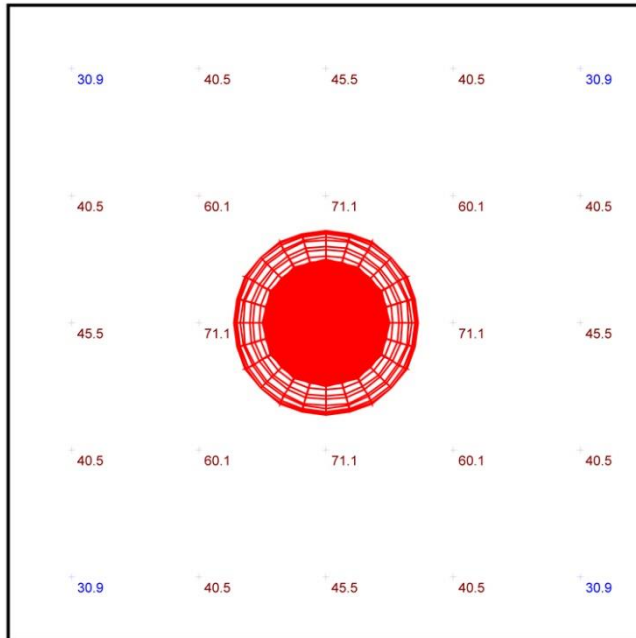

Statistics						
Description	Symbol	Avg	Min	Max/Min	Avg/Min	Max
ceiling waf.r		49.6 fc	30.9 fc	2.8:1	1.6:1	86.1 fc

Plan View
Scale - 1" = 4ft

- 16' x 16' x 16'H space
- 80/50/20 reflectances
- bottom of fixture at 15'5" aff
- FC readings at 2.5' aff
- layout conducted using C5548 LO lumen 90 cri (15300 delivered lumens)