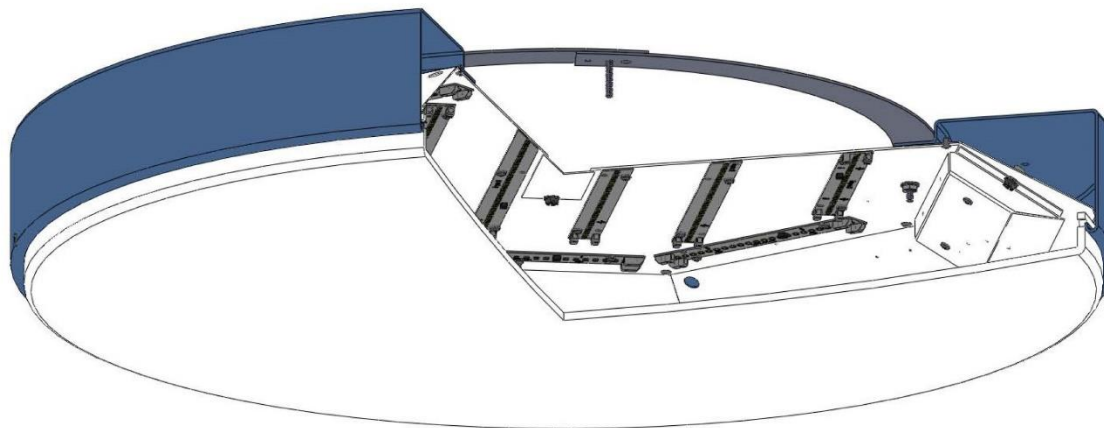

ceiling mount
wāf.r™ 5-slider

your lighting rep has recommended
the **ceiling mount wāf.r™** for
your project
Let's take a quick look:

sizes and lumens

C5518

C5526

C5538

C5548

- C5518 (18") / 1300 – 4100 lm
- C5526 (26") / 2600 – 9700 lm
- C5538 (38") / 5150 – 19400 lm
- C5548 (48") / 7700 – 29100 lm

ceiling mount

wāf.r™ 5-slider

construction

direct light distribution

integral programmable drivers, constant current, universal input (120-277v), field maintainable, 0-10v controllable, 1% dimming.

mounts to standard 4-inch octagon junction box

metal core LED boards with **90 CRI** Cree chips, mechanically held in place for easy maintenance

precision CNC spun .063" aluminum housing w/rolled bottom edge for added strength

.050" aluminum reflector w/ high reflectance (>92%) powder coat paint matte white finish

Statistics						
Description	Symbol	Avg	Min	Max/Min	Avg/Min	Max
ceiling waf.r		49.6 fc	30.9 fc	2.8:1	1.6:1	86.1 fc

Plan View
Scale - 1" = 4ft

- 16' x 16' x 16'H space
- 80/50/20 reflectances
- bottom of fixture at 15'5" aff
- FC readings at 2.5' aff
- layout conducted using C5548 LO lumen 90 cri (15300 delivered lumens)