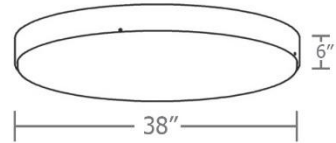

ceiling mount
wāf.r™ 5-slider

your lighting rep has recommended
the **ceiling mount wāf.r™** for
your project
Let's take a quick look:

sizes and lumens

C5518

C5526

C5538

C5548

- C5518 (18") / 1300 – 4100 lm
- C5526 (26") / 2600 – 9700 lm
- C5538 (38") / 5150 – 19400 lm
- C5548 (48") / 7700 – 29100 lm

Statistics						
Description	Symbol	Avg	Min	Max/Min	Avg/Min	Max
ceiling waf.r		49.6 fc	30.9 fc	2.8:1	1.6:1	86.1 fc

Plan View
Scale - 1" = 4ft

- 16' x 16' x 16'H space
- 80/50/20 reflectances
- bottom of fixture at 15'5" aff
- FC readings at 2.5' aff
- layout conducted using C5548 LO lumen 90 cri (15300 delivered lumens)