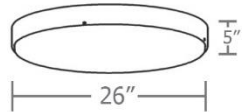

ceiling mount
wāf.r™ 5-slider

your lighting rep has recommended
the **ceiling mount wāf.r™** for
your project
Let's take a quick look:

sizes and lumens

C5518

C5526

C5538

C5548

- C5518 (18") / 1300 – 4100 lm
- C5526 (26") / 2600 – 9700 lm
- C5538 (38") / 5150 – 19400 lm
- C5548 (48") / 7700 – 29100 lm

Statistics						
Description	Symbol	Avg	Min	Max/Min	Avg/Min	Max
ceiling waf.r		49.6 fc	30.9 fc	2.8:1	1.6:1	86.1 fc

Plan View
Scale - 1" = 4ft

- 16' x 16' x 16'H space
- 80/50/20 reflectances
- bottom of fixture at 15'5" aff
- FC readings at 2.5' aff
- layout conducted using C5548 LO lumen 90 cri (15300 delivered lumens)